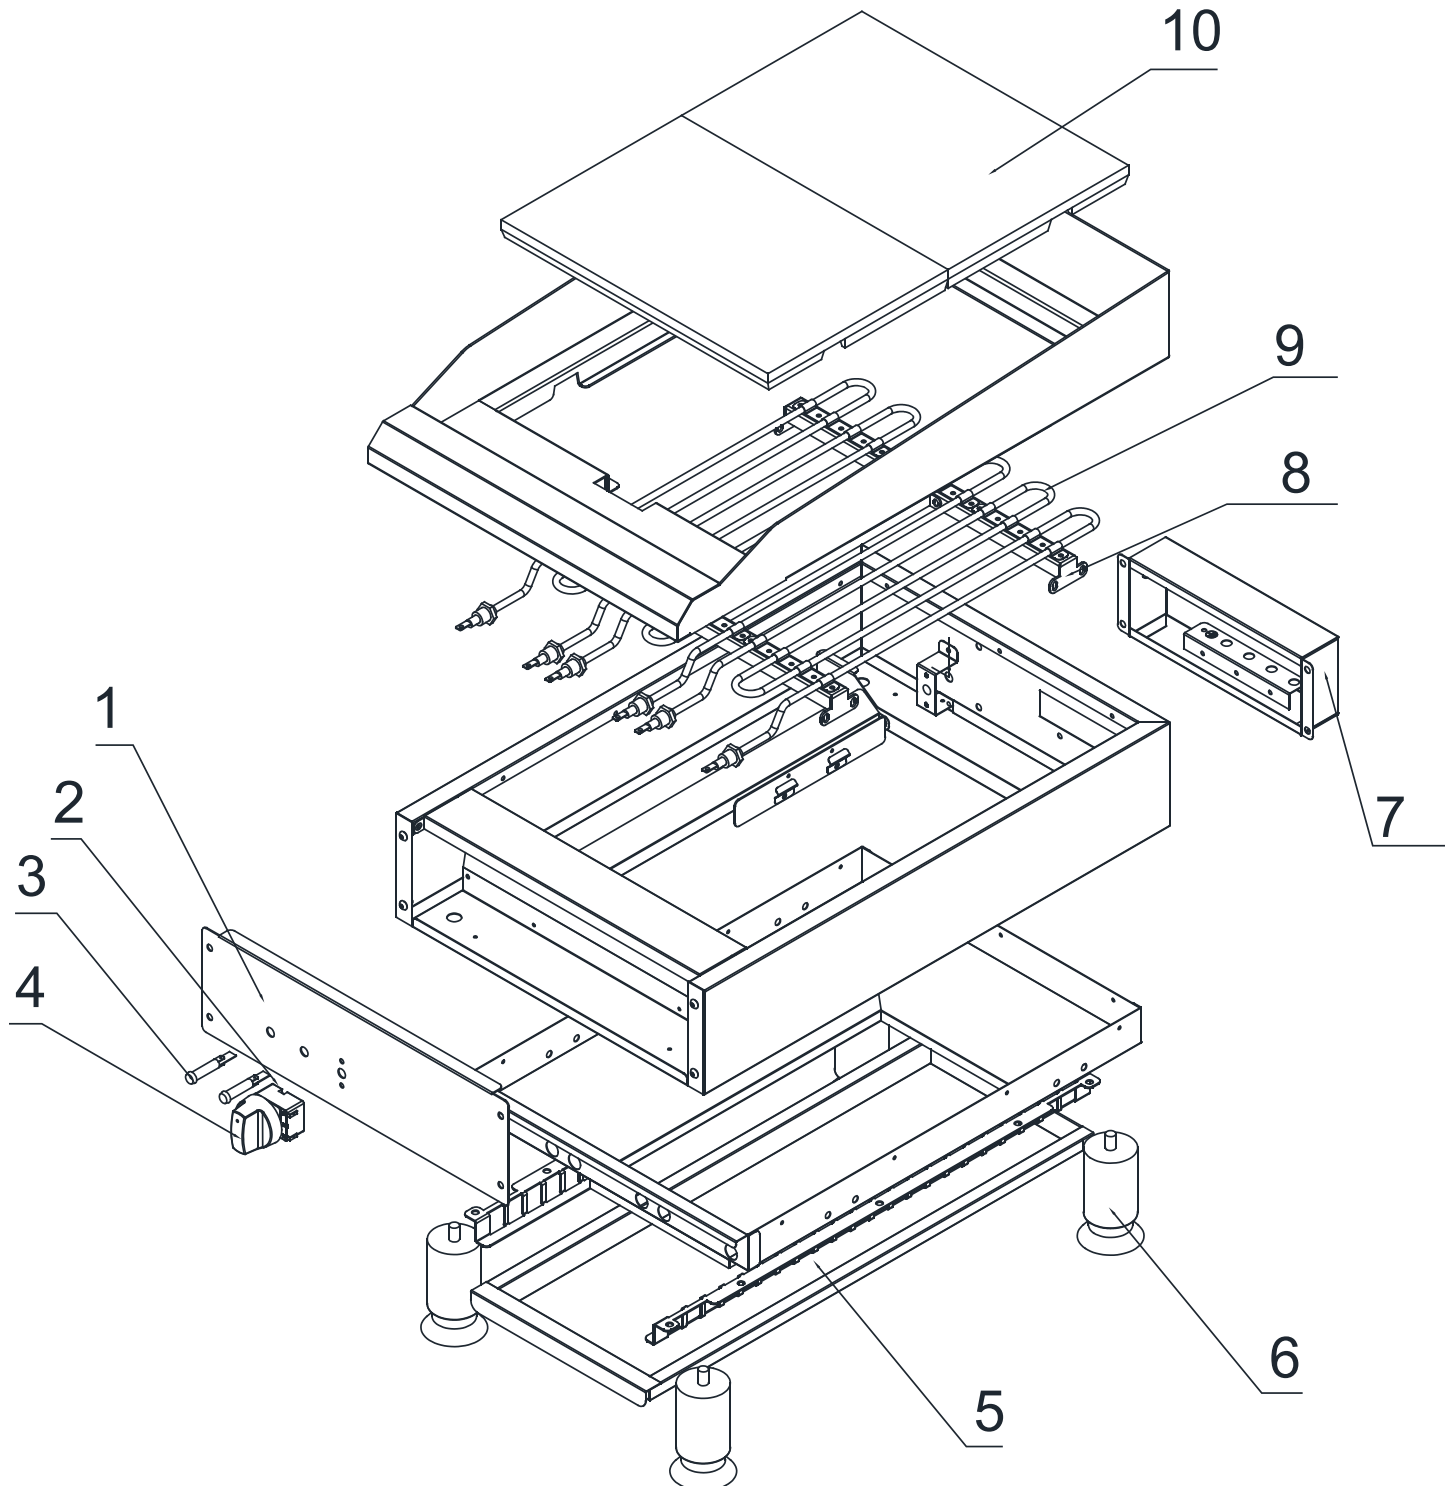

Parts Breakdown

Model CE-CN-0350-GN 46885

Parts Breakdown

Model CE-CN-0350-GN 46885

Item No.	Description	Position	Item No.	Description	Position	Item No.	Description	Position
AG131	Front Panel for 46885	1	AG135	Tray for 46885	5	AG139	Element for 46885	9
AG132	Thermostat for 46885	2	AG136	Feet for 46885	6	AG140	Griddle Plate Flat for 46885	10
AG133	Indicator Light for 46885	3	AG137	Power Box for 46885	7	AG141	Grill Plate Ribbed for 46885	10
AG134	Knob for 46885	4	AG138	Element Support Frame for 46885	8	AG142	Plug and Lead for 46885	11